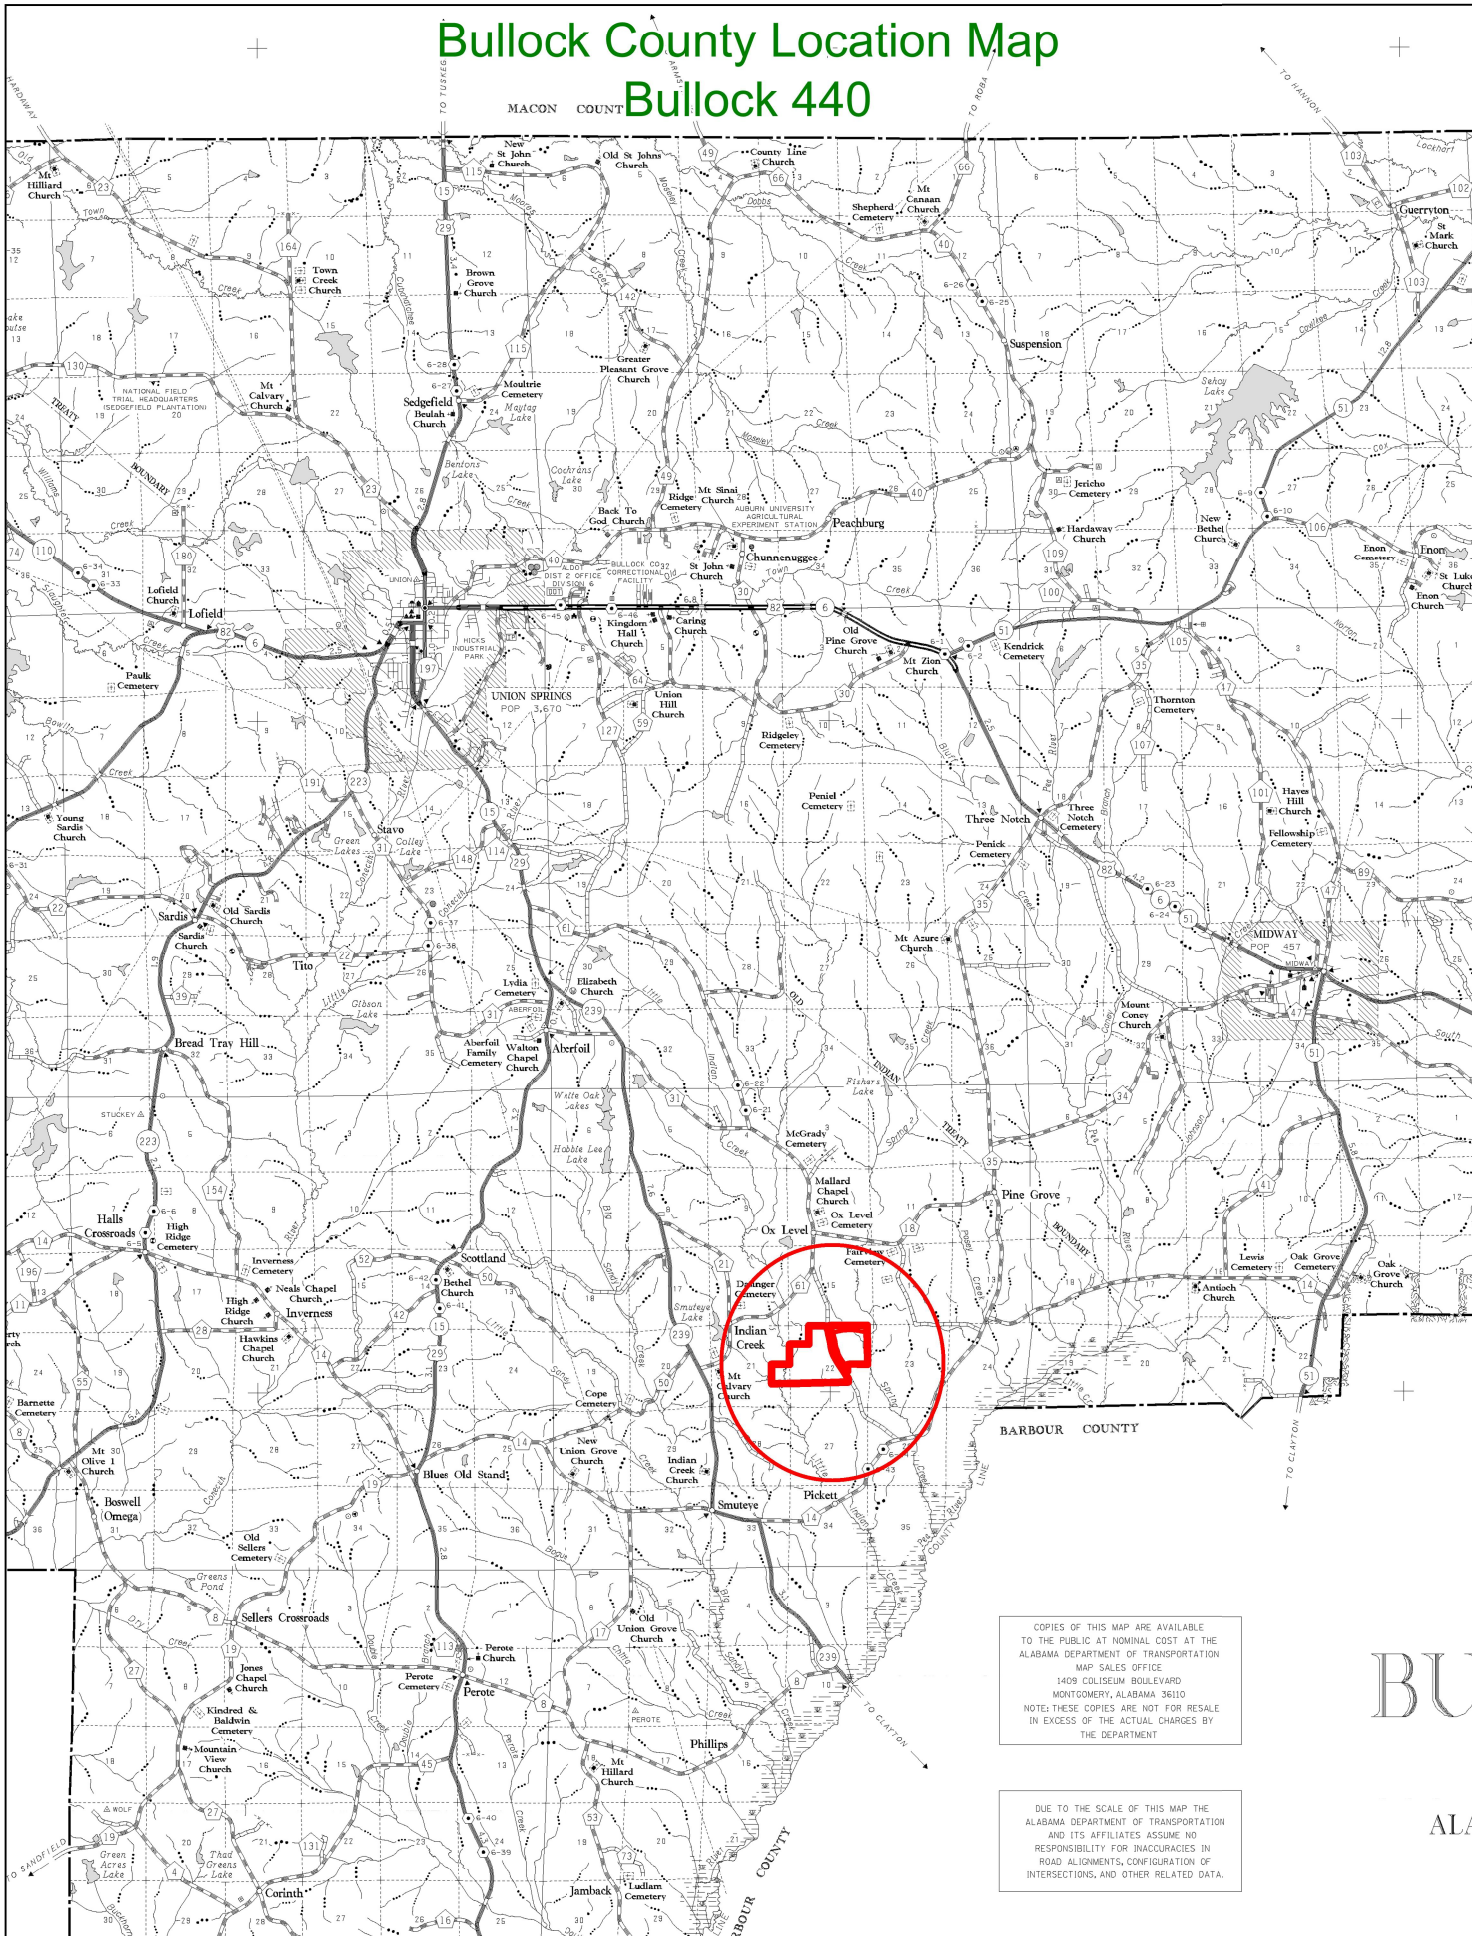

Bullock County Location Map

Bullock 440

COPIES OF THIS MAP ARE AVAILABLE TO THE PUBLIC AT NOMINAL COST AT THE ALABAMA DEPARTMENT OF TRANSPORTATION MAP SALES OFFICE
1409 COLISEUM BOULEVARD
MONTGOMERY, ALABAMA 36110
NOTE: THESE COPIES ARE NOT FOR RESALE IN EXCESS OF THE ACTUAL CHARGES BY THE DEPARTMENT

BU
ALA