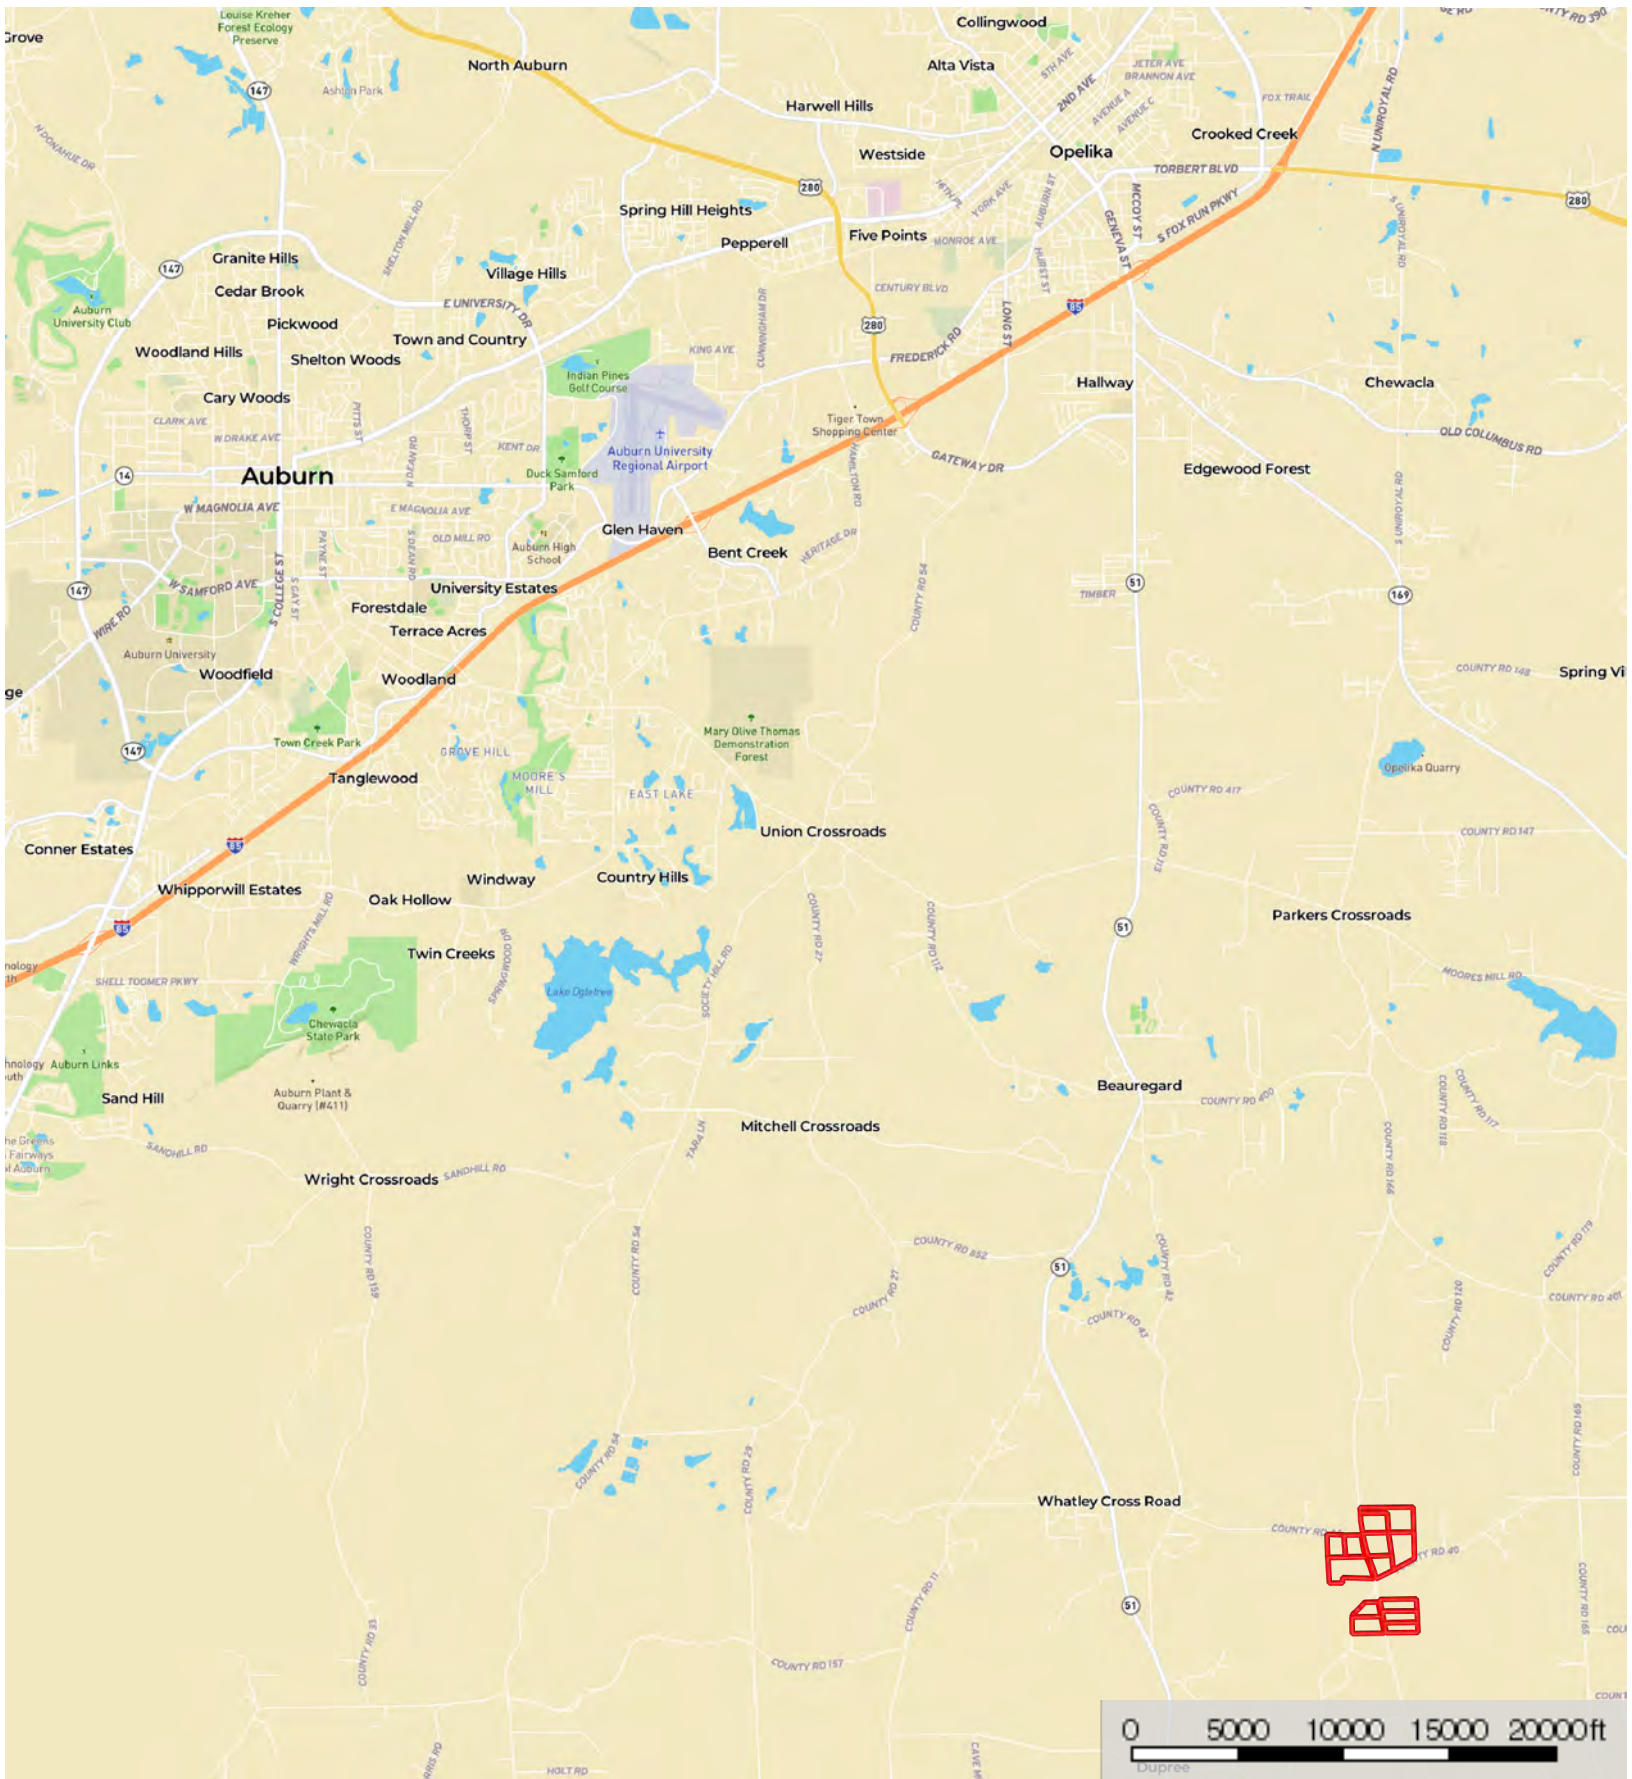

# Beauregard Lots

Lee County, Alabama, 11 AC +/-

 Boundary