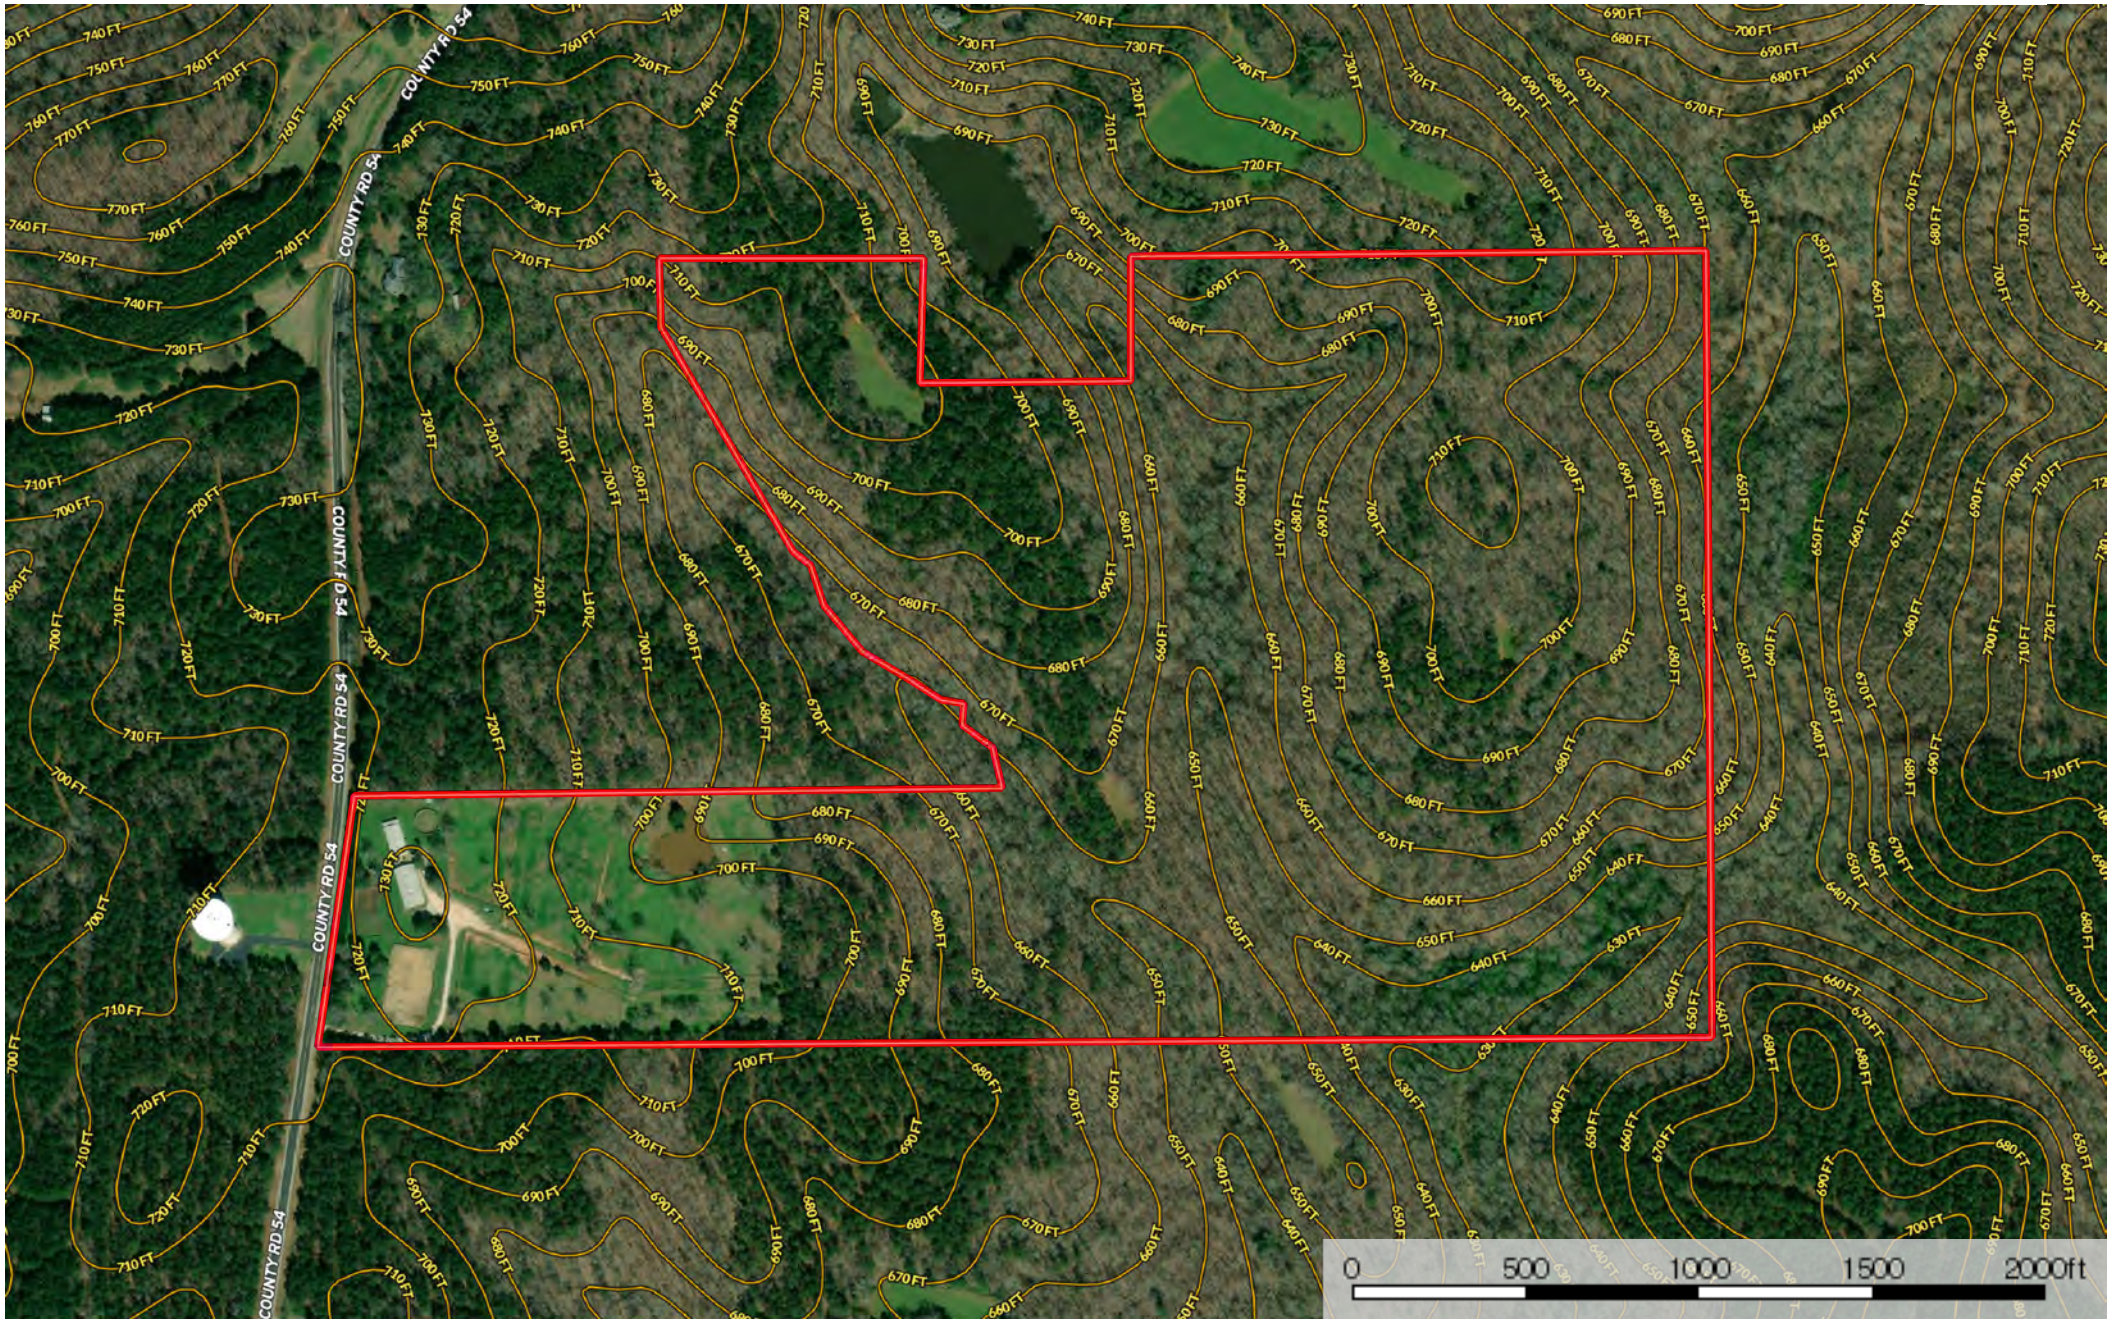

Lee 110

Lee County, Alabama, 110 AC +/-

 Boundary