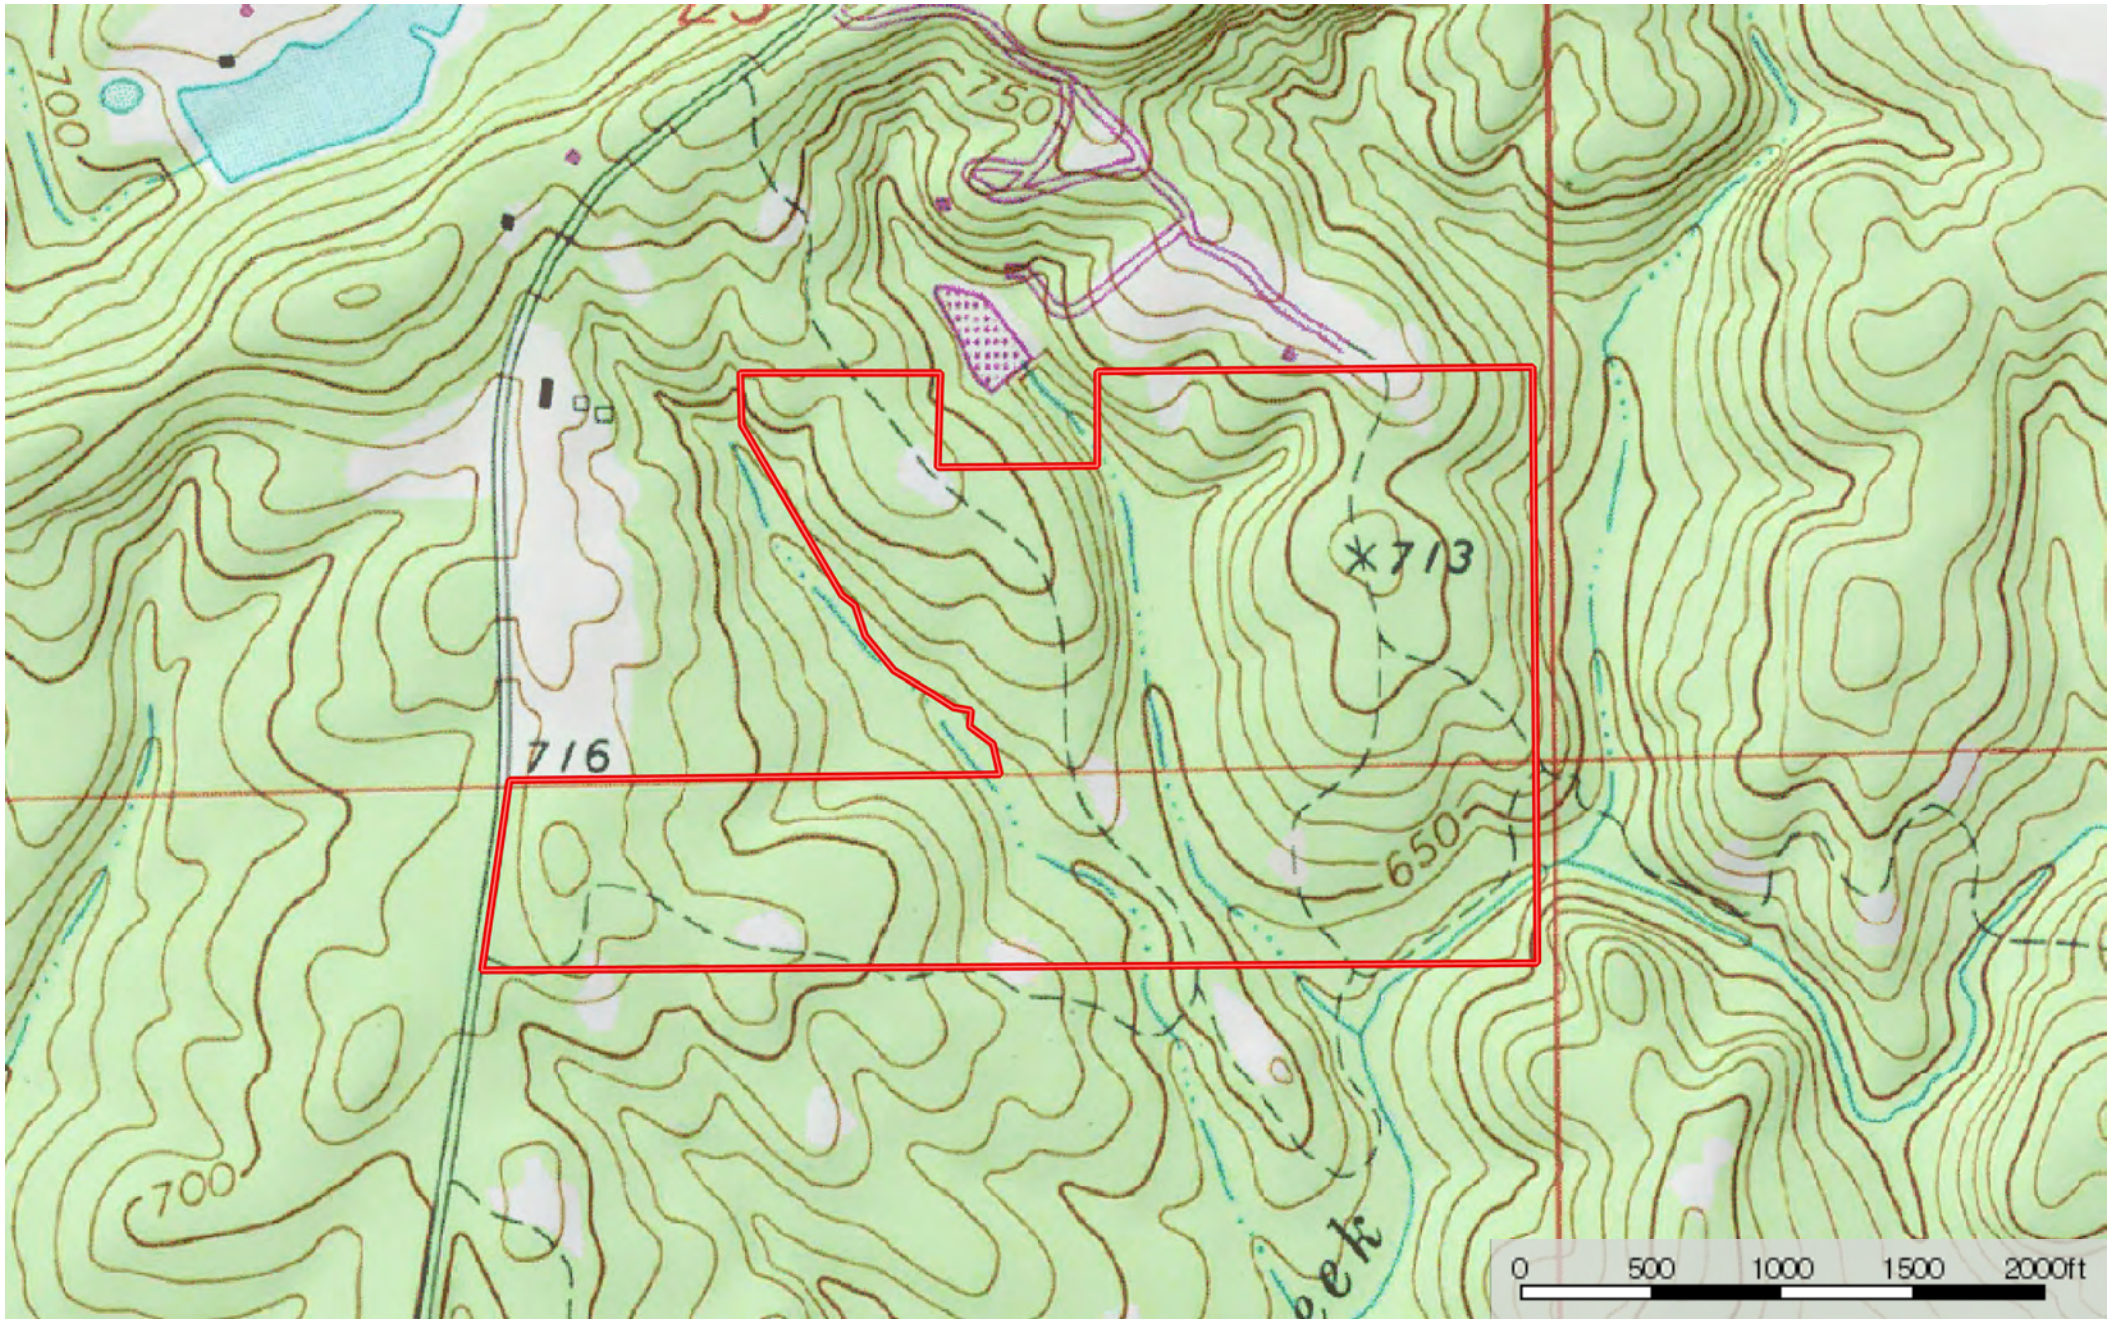

Lee 110
Lee County, Alabama, 110 AC +/-

 Boundary