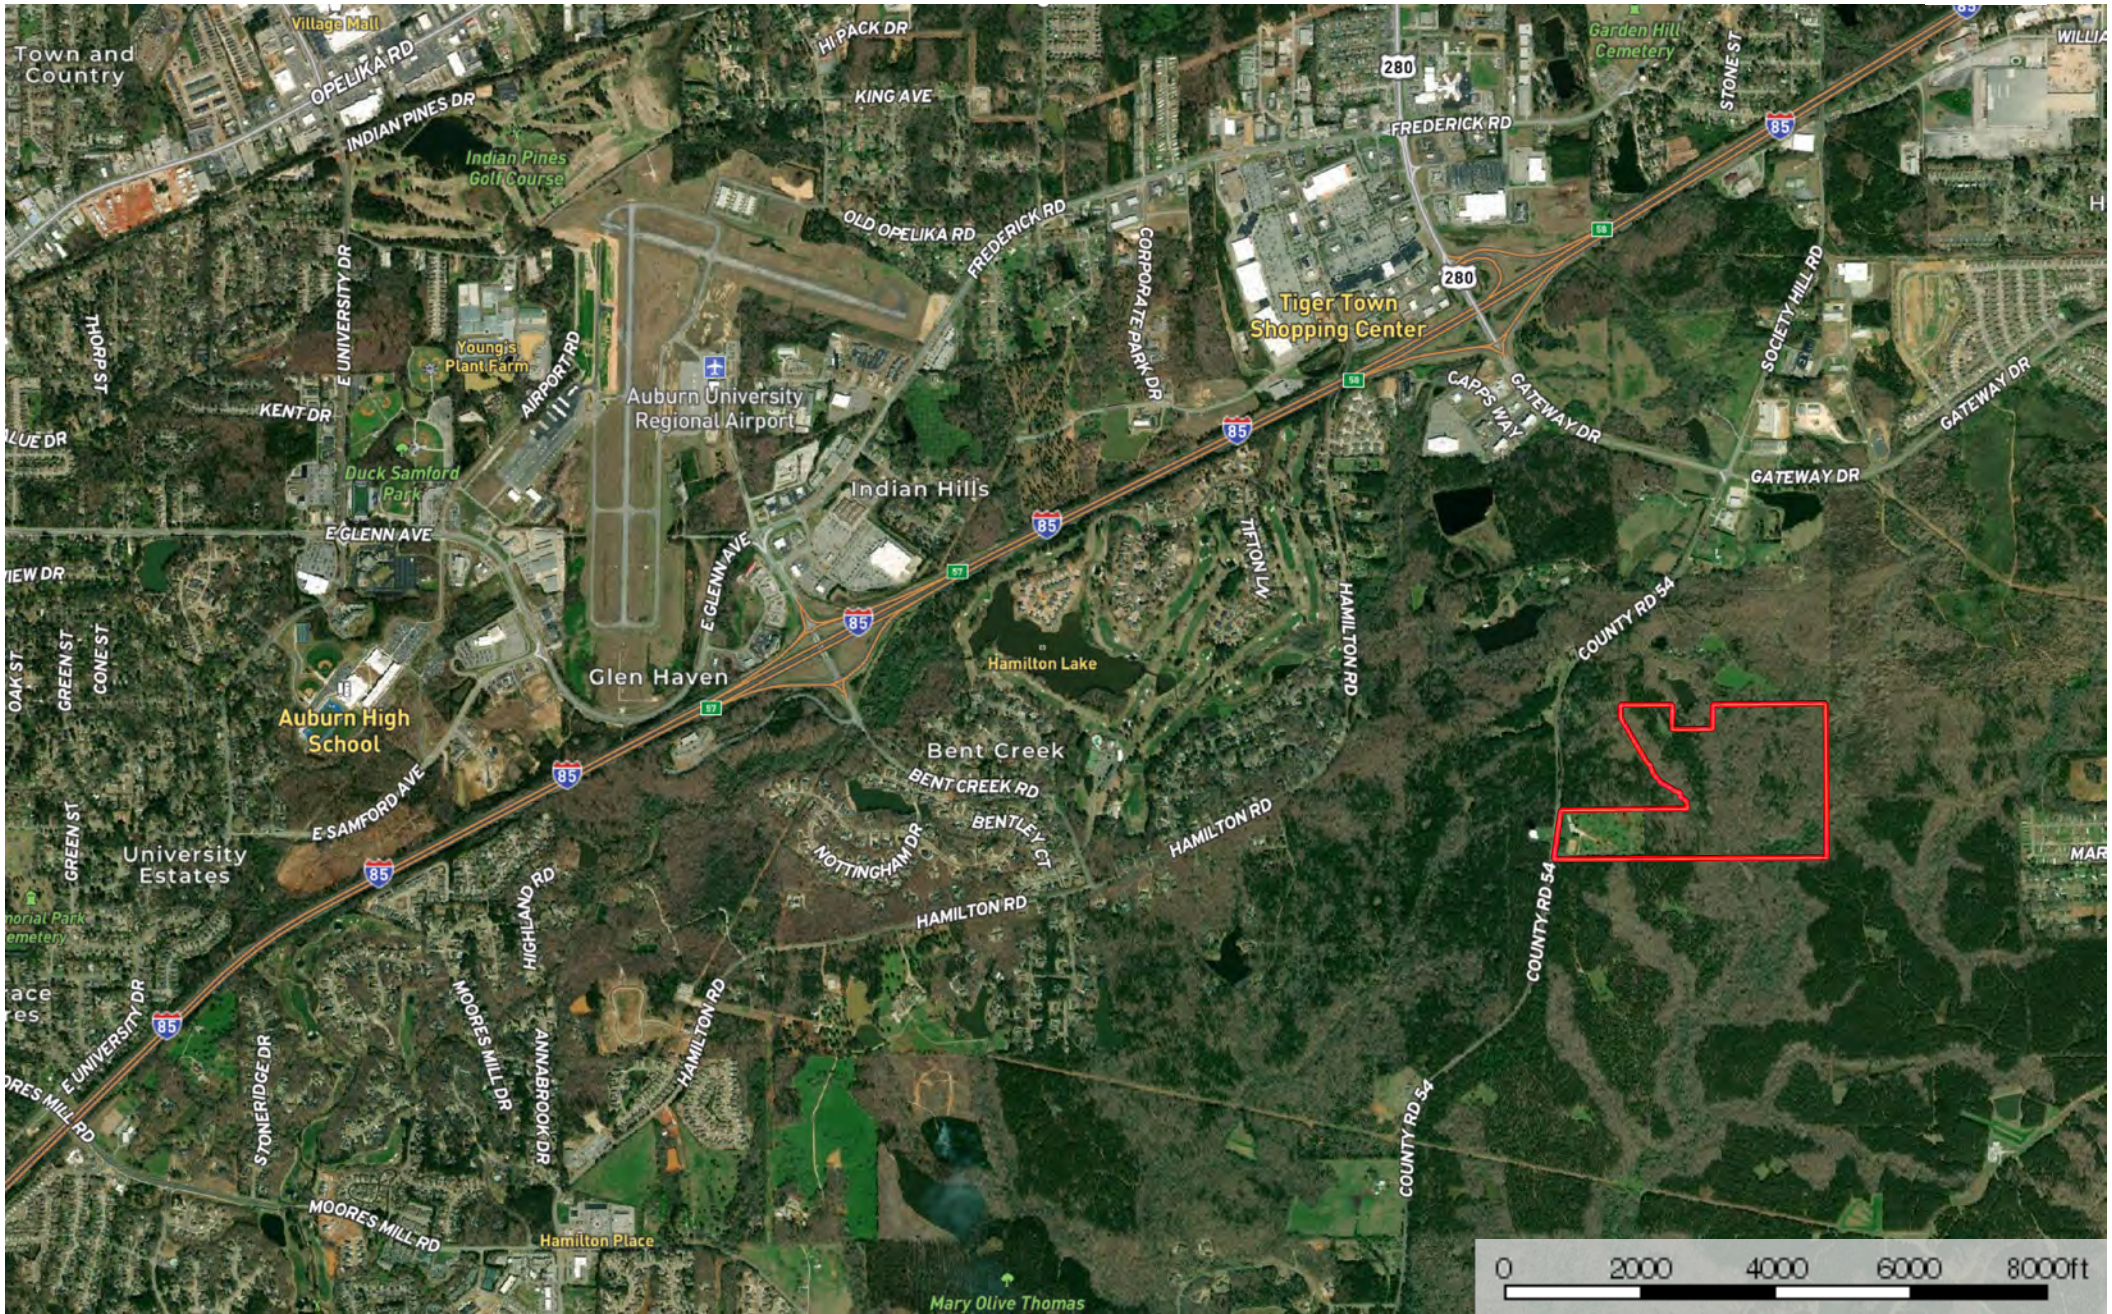

Lee 110
Lee County, Alabama, 110 AC +/-

 Boundary