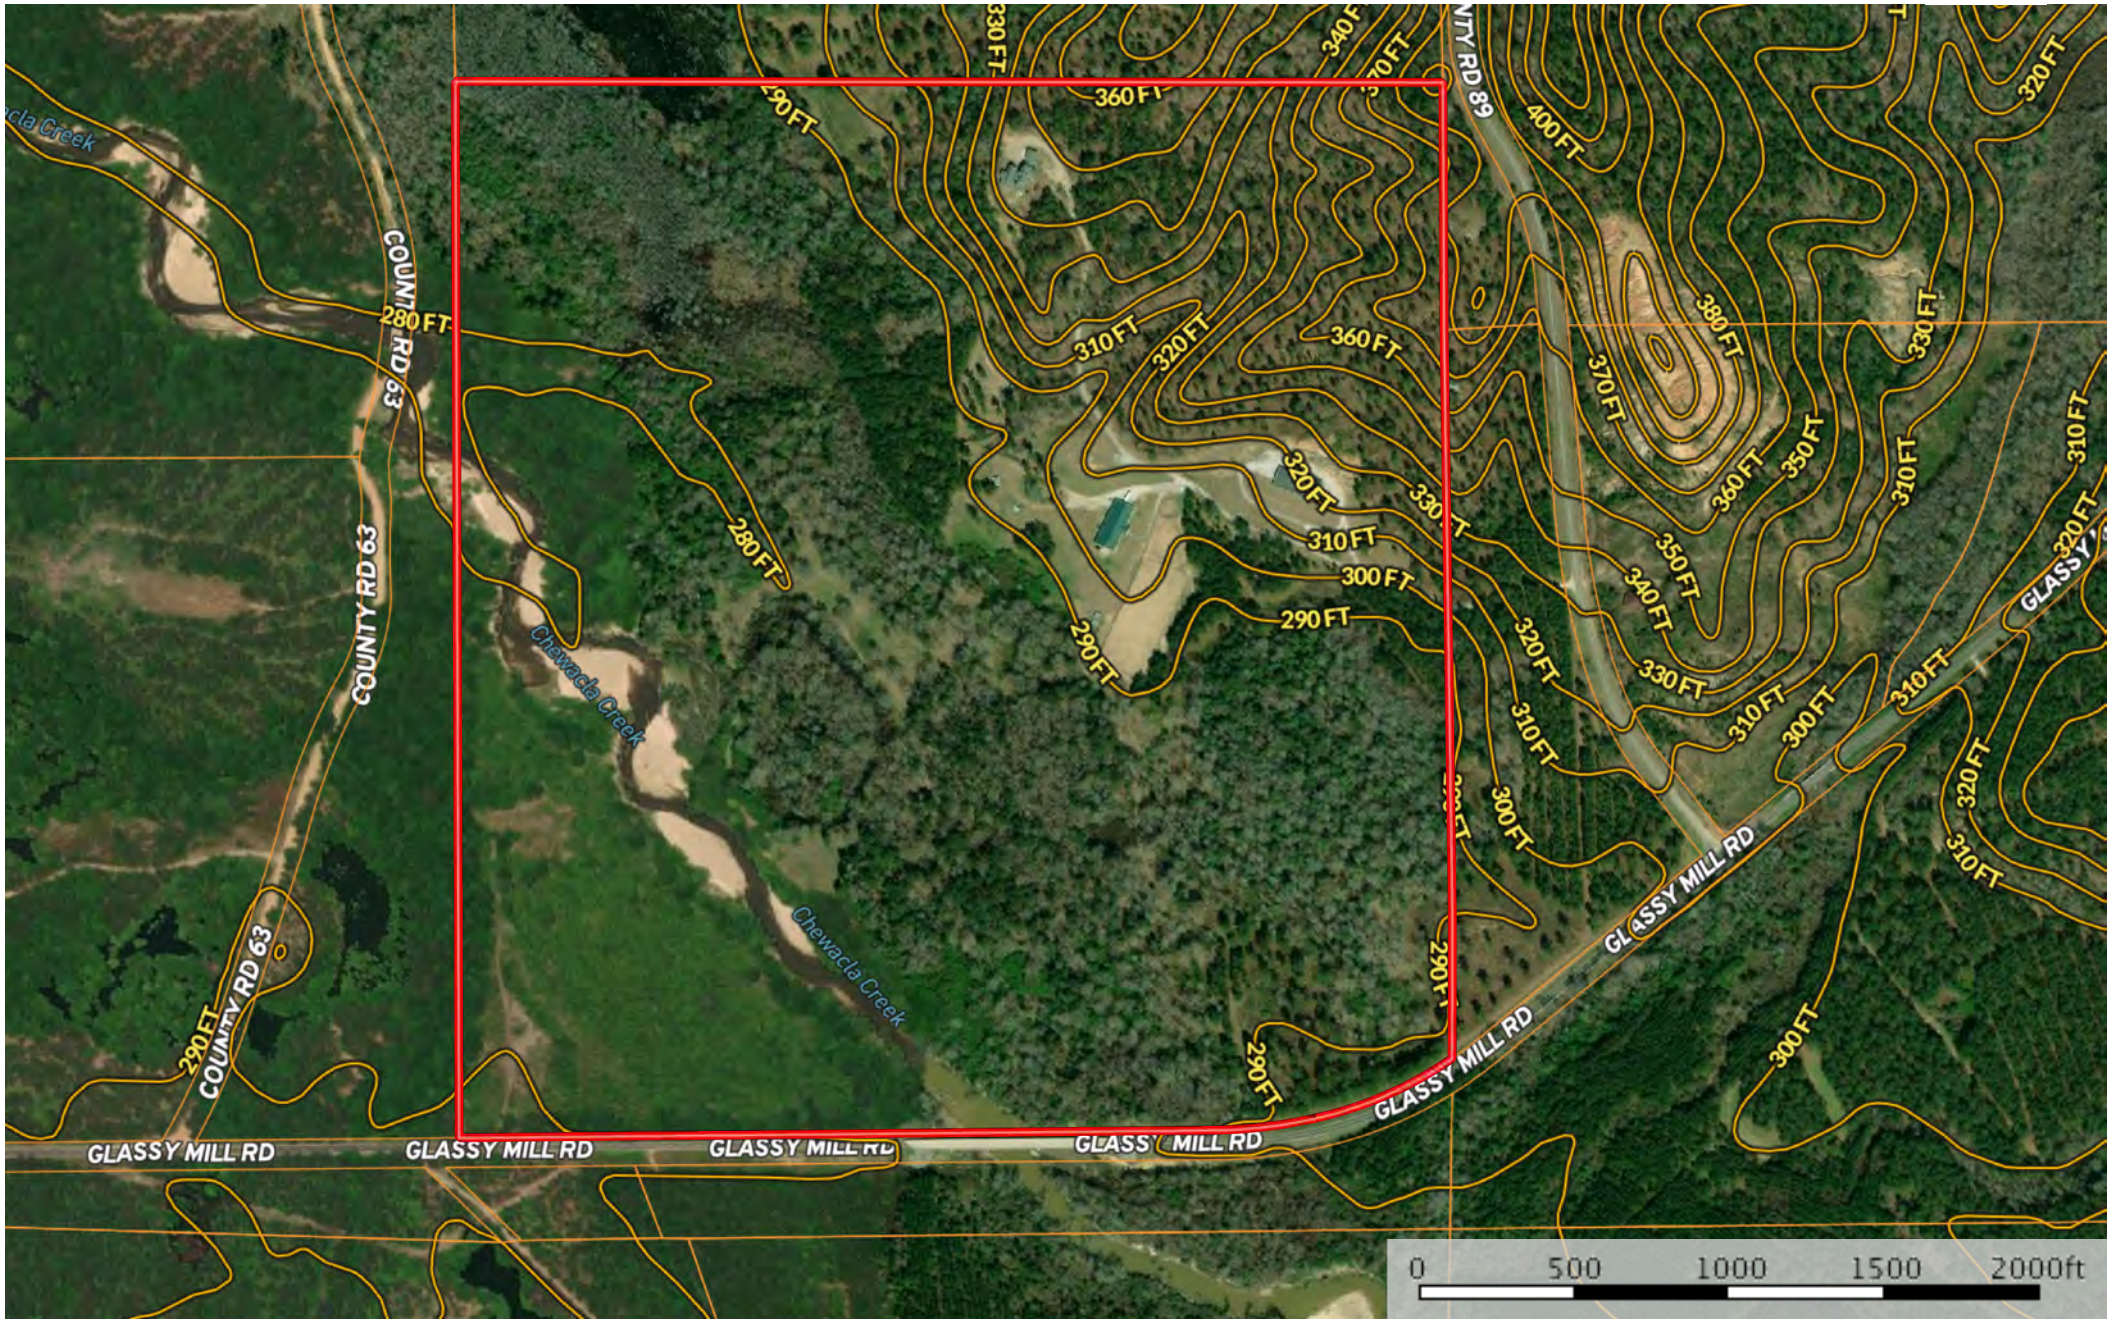

Macon 203

Macon County, Alabama, 203 AC +/-

 Boundary