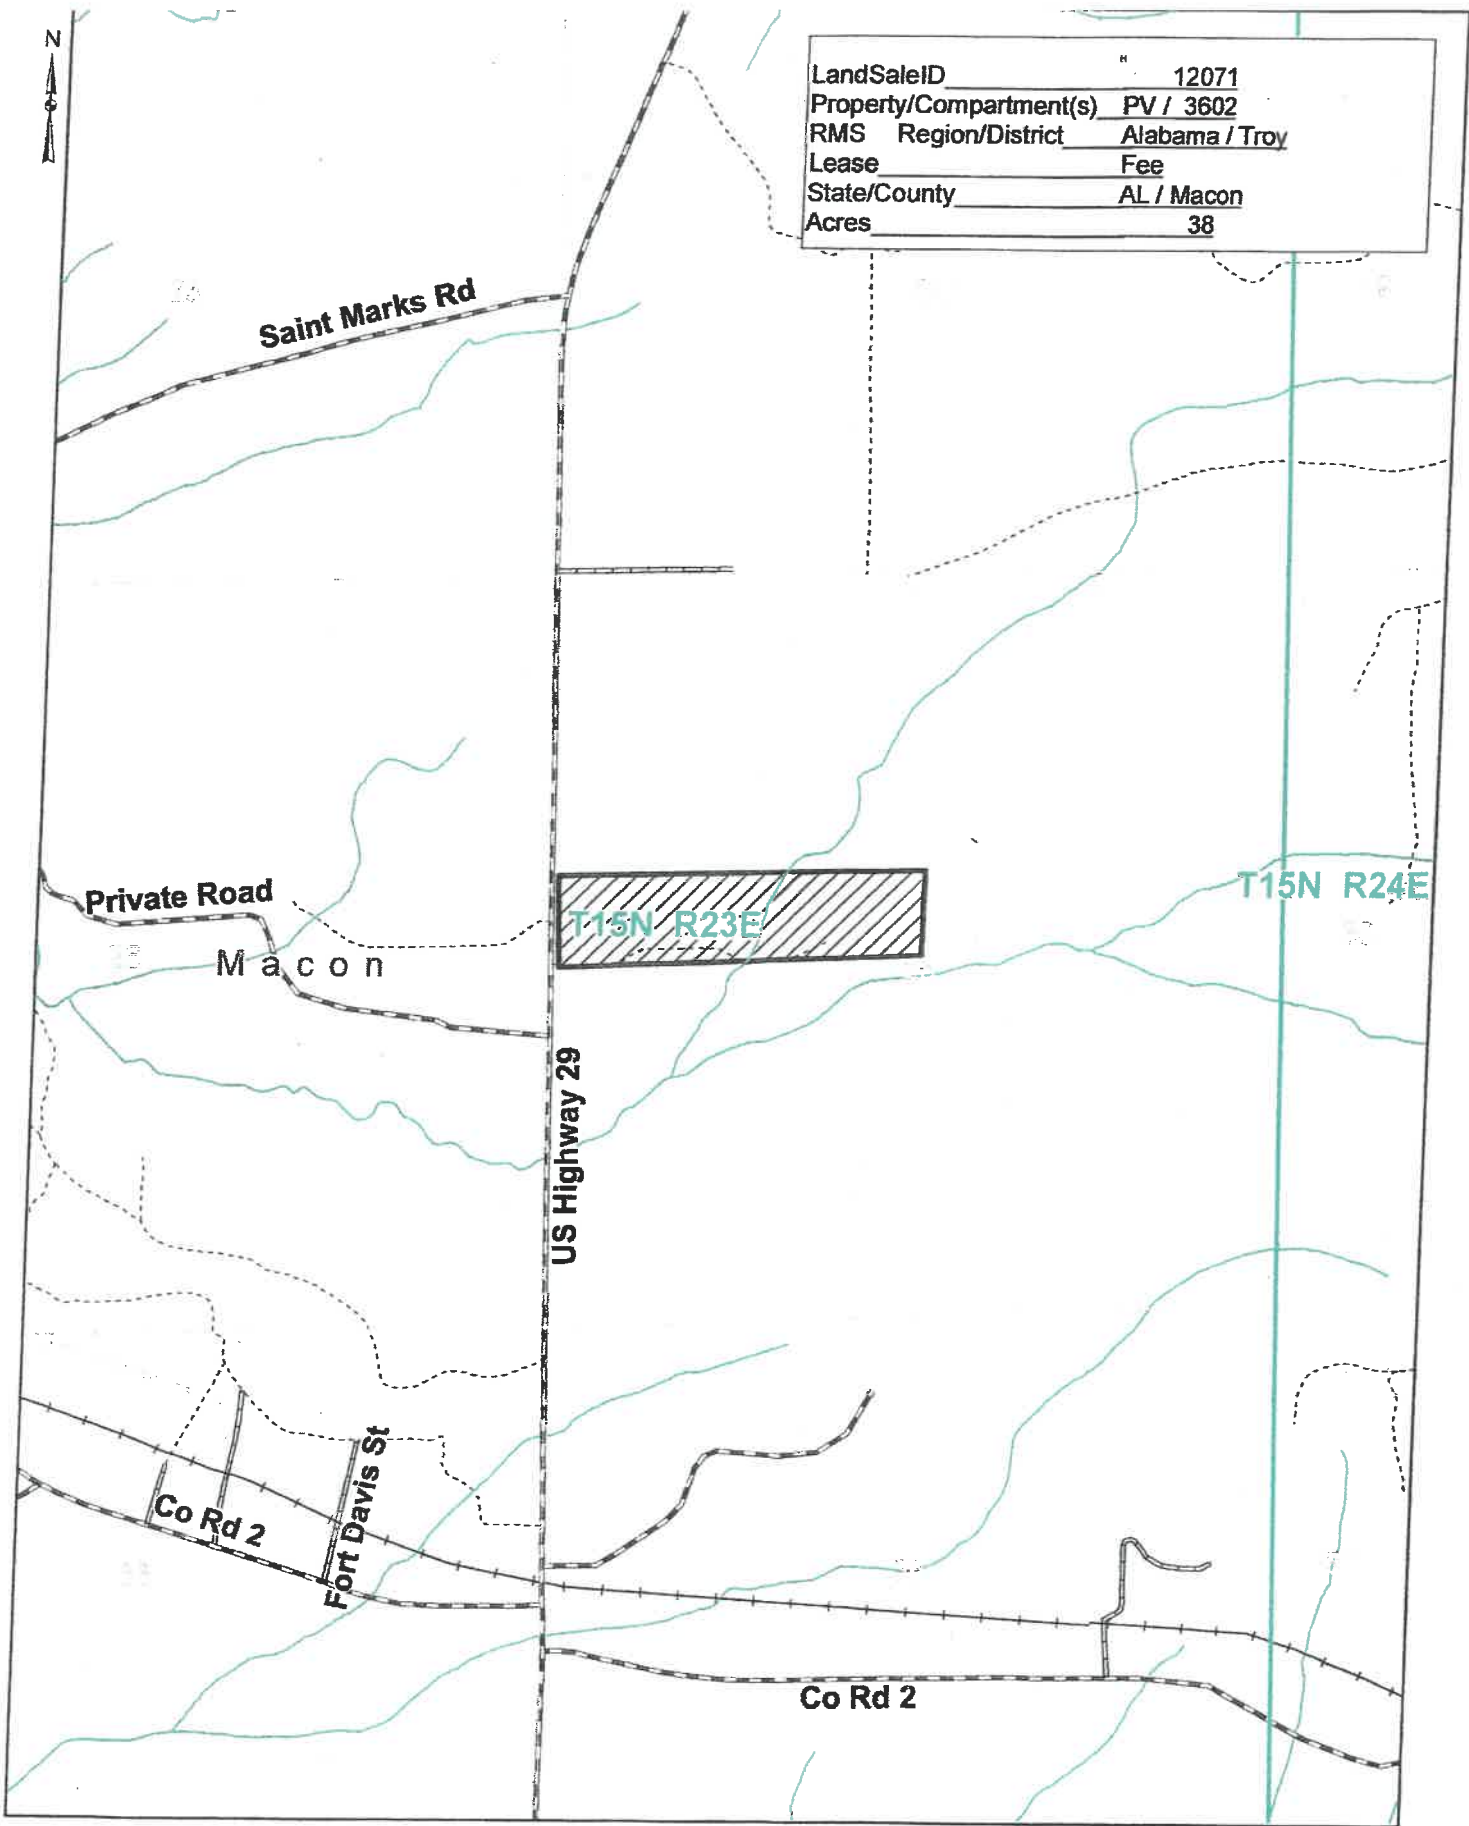

LandSaleID	12071
Property/Compartment(s)	PV / 3602
RMS Region/District	Alabama / Troy
Lease	Fee
State/County	AL / Macon
Acres	38

0.25
 Miles

1:15,840

This map is not warranted for completeness or accuracy