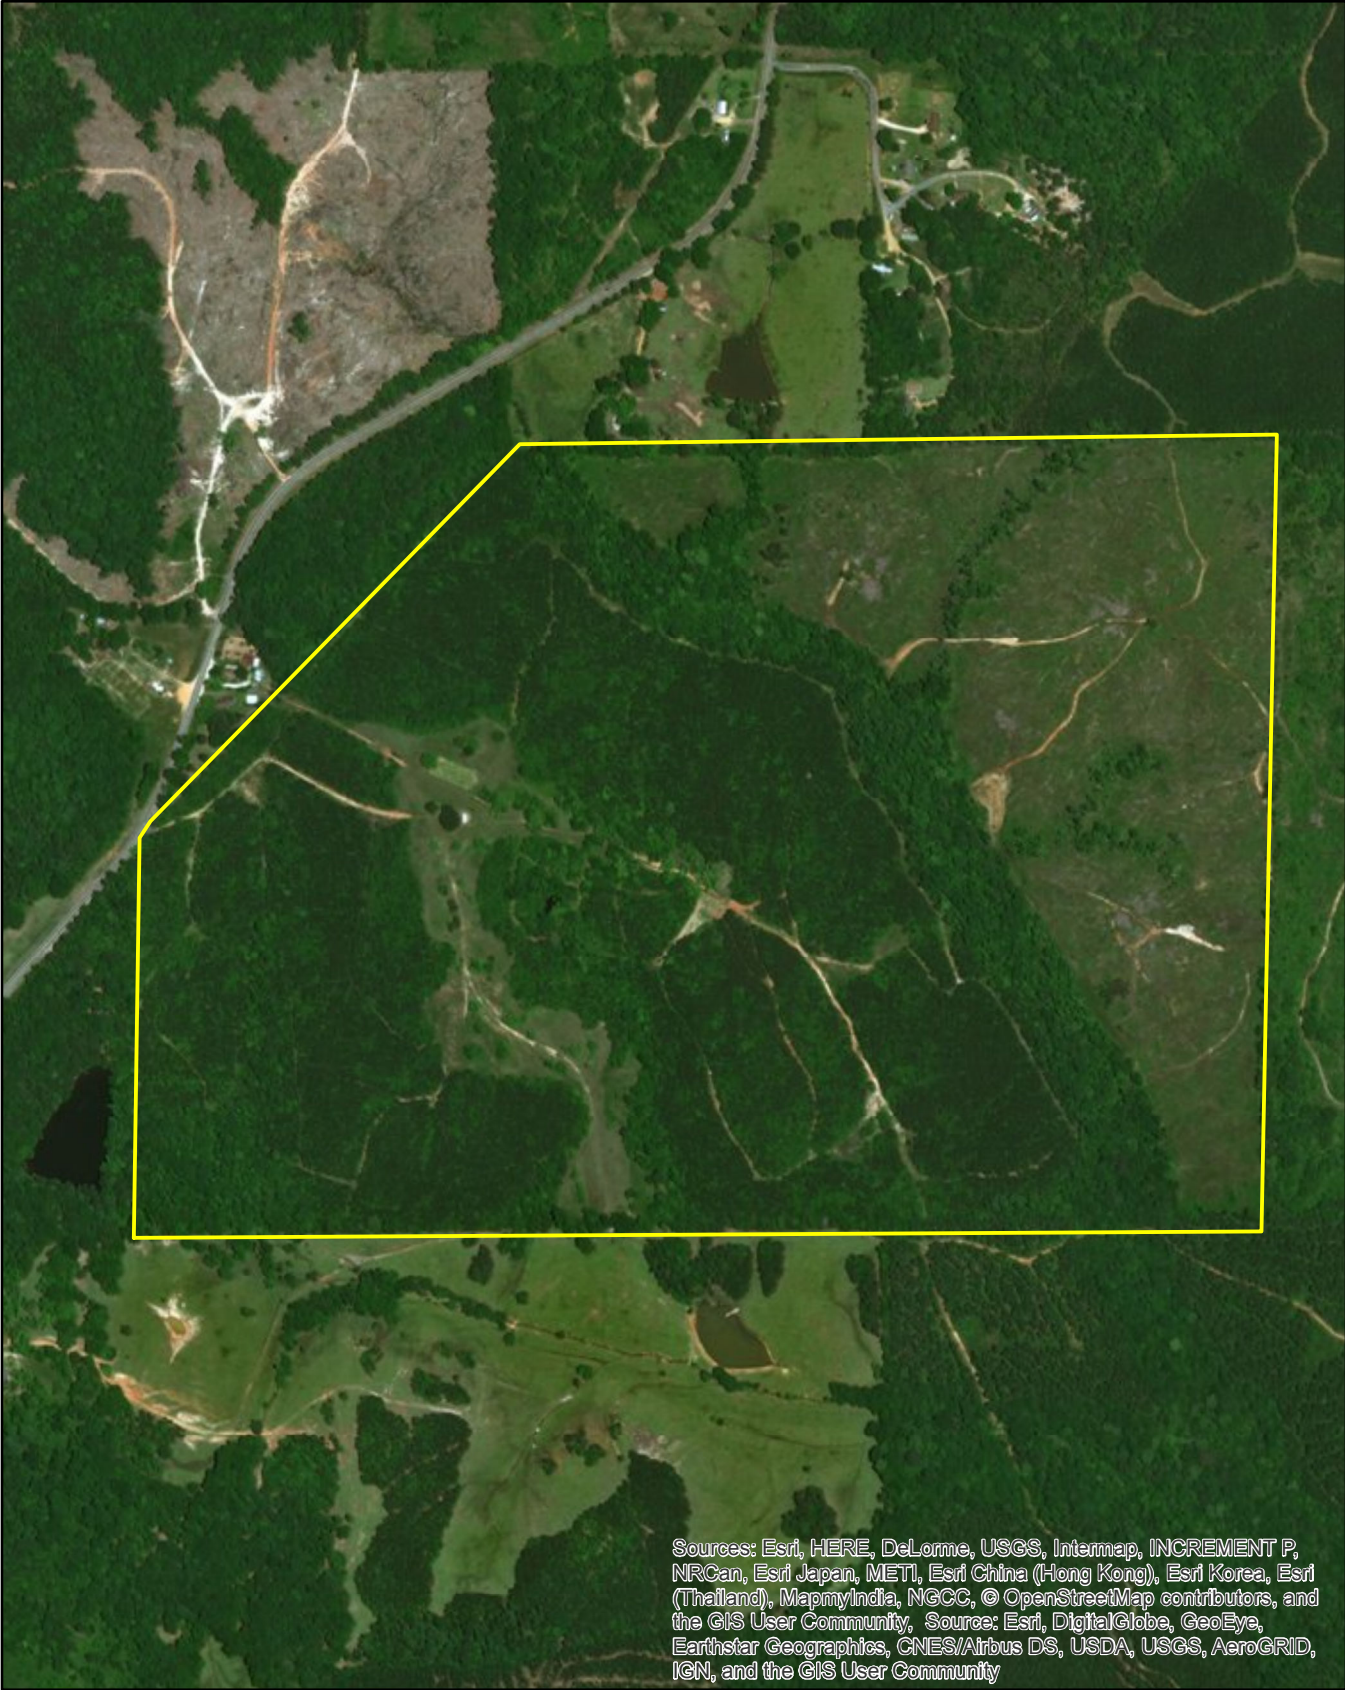

# Messina Tract Lowndes County 218.43 acres

Sources: Esri, HERE, DeLorme, USGS, Intermap, INCREMENT P, NRCan, Esri Japan, METI, Esri China (Hong Kong), Esri Korea, Esri (Thailand), MapmyIndia, NGCC, © OpenStreetMap contributors, and the GIS User Community, Source: Esri, DigitalGlobe, GeoEye, Earthstar Geographics, CNES/Airbus DS, USDA, USGS, AeroGRID, IGN, and the GIS User Community